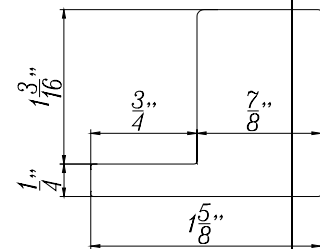

FRAME OPTIONS

Sill Plate For 2 1/4" Deco Frame

Sill Plate Ridge Deco Frame

Sill Plate For Rect-Deco Frame

Sill Plate For Curve Deco Frame

FRAME OPTIONS

L FRAME

Offered in both Inside Mount or Outside Mount. Outside Mount L Frame with Insert comes with predrilled frames. Inside Mount does not come with predrilled frames. Please provide Maximum Frame-to-Frame Size when ordering L Frame Inside Mount.

FRAME OPTIONS

HANG STRIP

Hang Strip Outside Mount will be predrilled unless stated otherwise.

FRAME OPTIONS

Z FRAME

3" Z Frame

2 1/2" Z Frame

**1 1/2" Trim Z Frame
with Bead**

Tilt-out Z Frame

Large Z Sill Plate

Small Z Sill Plate

Trim Z Sill Plate

FRAME OPTIONS

T-POST and OTHER MATERIALS

 <p><u>L Frame 1" T-Post</u> <u>(Standard)</u></p>	 <p><u>Deco & Z Frame</u> <u>1" T-Post</u> <u>(Standard)</u></p>	 <p><u>L Frame</u> <u>1 3/4" T-Post</u> <u>(Optional)</u></p>
 <p><u>Deco & Z Frame</u> <u>1 3/4" T-Post</u> <u>(Optional)</u></p>	 <p><u>Light Block</u> (Light block will not be pre-drilled)</p>	 <p><u>1/4" Round</u> (1/4" round will not be pre-drilled)</p>