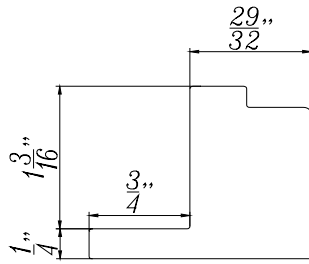

FRAME OPTIONS

DECO FRAME

Offered in Outside Mount Only. Comes with predrilled frames. Aluminum strip is provided with 4-sided frame only.

 <p><u>2 1/4" Deco Frame</u></p>	 <p><u>Ridge Deco Frame</u></p>	
 <p><u>Curve Deco Frame</u></p>	 <p><u>Rectangular Deco Frame</u></p>	
 <p><u>Wave Insert</u></p>	 <p><u>Curve Insert</u></p>	 <p><u>Temple Insert</u></p>

FRAME OPTIONS

Sill Plate For 2 1/4" Deco Frame

Sill Plate Ridge Deco Frame

Sill Plate For Rect-Deco Frame

Sill Plate For Curve Deco Frame

FRAME OPTIONS

L FRAME

Offered in both Inside Mount or Outside Mount. Outside Mount L Frame with Insert comes with predrilled frames. Inside Mount does not come with predrilled frames. Please provide Maximum Frame-to-Frame Size when ordering L Frame Inside Mount.