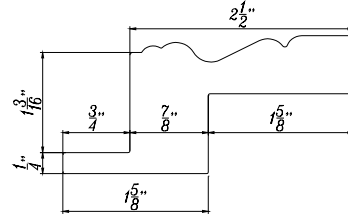

FRAME OPTIONS

Sill Plate For 2 1/4" Deco Frame

Sill Plate Ridge Deco Frame

Sill Plate For Rect-Deco Frame

Sill Plate For Curve Deco Frame

FRAME OPTIONS

L FRAME

Offered in both Inside Mount or Outside Mount. Outside Mount L Frame with Insert comes with predrilled frames. Inside Mount does not come with predrilled frames. Please provide Maximum Frame-to-Frame Size when ordering L Frame Inside Mount.

FRAME OPTIONS

HANG STRIP

Hang Strip Outside Mount will be predrilled unless stated otherwise.

FRAME OPTIONS

Z FRAME

3" Z Frame

2 1/2" Z Frame

**1 1/2" Trim Z Frame
with Bead**

Tilt-out Z Frame

Large Z Sill Plate

Small Z Sill Plate

Trim Z Sill Plate

FRAME OPTIONS

T-POST and OTHER MATERIALS

 <p><u>L Frame 1" T-Post</u> <u>(Standard)</u></p>	 <p><u>Deco & Z Frame</u> <u>1" T-Post</u> <u>(Standard)</u></p>	 <p><u>L Frame</u> <u>1 3/4" T-Post</u> <u>(Optional)</u></p>
 <p><u>Deco & Z Frame</u> <u>1 3/4" T-Post</u> <u>(Optional)</u></p>	 <p><u>Light Block</u> (Light block will not be pre-drilled)</p>	 <p><u>1/4" Round</u> (1/4" round will not be pre-drilled)</p>