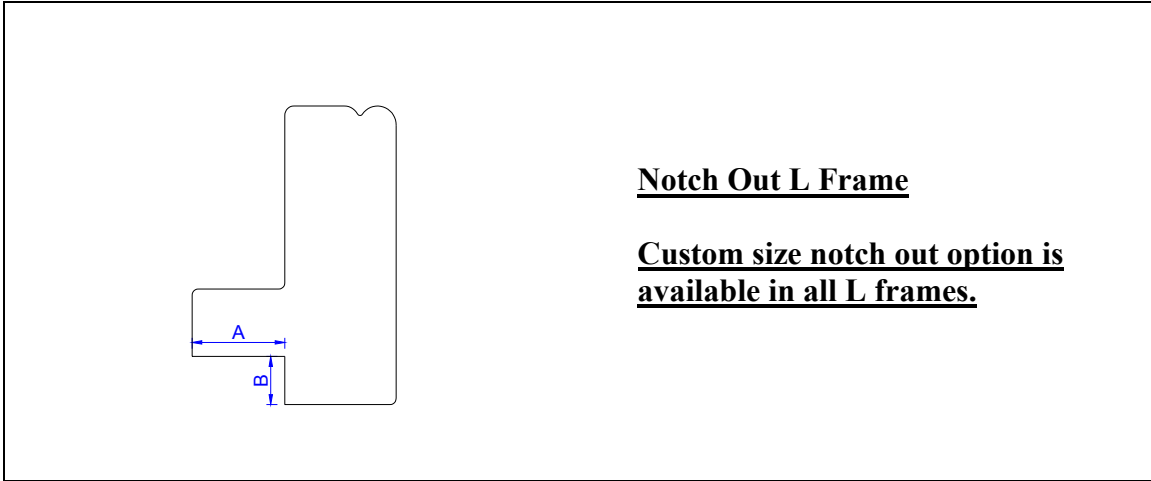

FRAME OPTIONS