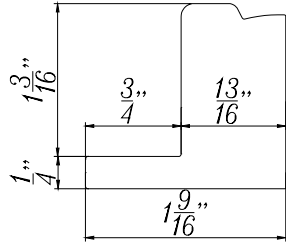

FRAME OPTIONS

DECO FRAME

Offered in Outside Mount Only. Comes with predrilled frames. Aluminum strip is provided with 4-sided frame only.

 <p><u>2 1/4" Deco Frame</u></p>	 <p><u>Ridge Deco Frame</u></p>	
 <p><u>Curve Deco Frame</u></p>	 <p><u>Rectangular Deco Frame</u></p>	
 <p><u>Wave Insert</u></p>	 <p><u>Curve Insert</u></p>	 <p><u>Temple Insert</u></p>

FRAME OPTIONS

Sill Plate For 2 1/4" Deco Frame

Sill Plate Ridge Deco Frame

Sill Plate For Rect-Deco Frame

Sill Plate For Curve Deco Frame

FRAME OPTIONS

L FRAME

Offered in both Inside Mount or Outside Mount. Outside Mount L Frame with Insert comes with predrilled frames. Inside Mount does not come with predrilled frames. Please provide Maximum Frame-to-Frame Size when ordering L Frame Inside Mount.