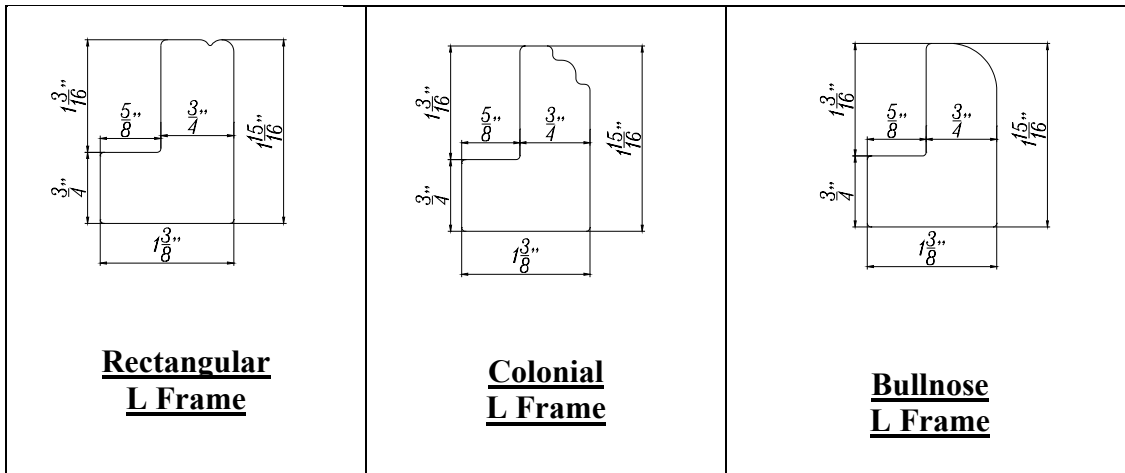

FRAME OPTIONS

DECO FRAME

Offered in Outside Mount Only. Comes with predrilled frames. Aluminum strip is provided with 4-sided frame only.

 <p><u>2 1/4" Deco Frame</u></p>	 <p><u>Ridge Deco Frame</u></p>	
 <p><u>Curve Deco Frame</u></p>	 <p><u>Rectangular Deco Frame</u></p>	
 <p><u>Wave Insert</u></p>	 <p><u>Curve Insert</u></p>	 <p><u>Temple Insert</u></p>

FRAME OPTIONS

Sill Plate For 2 1/4" Deco Frame

Sill Plate Ridge Deco Frame

Sill Plate For Rect-Deco Frame

Sill Plate For Curve Deco Frame

FRAME OPTIONS

L FRAME

Offered in both Inside Mount or Outside Mount. Outside Mount L Frame with Insert comes with predrilled frames. Inside Mount does not come with predrilled frames. Please provide Maximum Frame-to-Frame Size when ordering L Frame Inside Mount.

FRAME OPTIONS

HANG STRIP

Hang Strip Outside Mount will be predrilled unless stated otherwise.

FRAME OPTIONS

Z FRAME

3" Z Frame

2 1/2" Z Frame

**1 1/2" Trim Z Frame
with Bead**