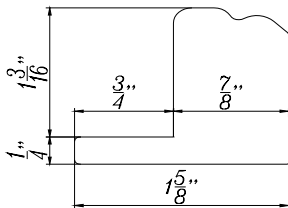

FRAME OPTIONS

Sill Plate For 2 1/4" Deco Frame

Sill Plate Ridge Deco Frame

Sill Plate For Rect-Deco Frame

Sill Plate For Curve Deco Frame

FRAME OPTIONS

L FRAME

Offered in both Inside Mount or Outside Mount. Outside Mount L Frame with Insert comes with predrilled frames. Inside Mount does not come with predrilled frames. Please provide Maximum Frame-to-Frame Size when ordering L Frame Inside Mount.

FRAME OPTIONS

HANG STRIP

Hang Strip Outside Mount will be predrilled unless stated otherwise.

FRAME OPTIONS

Z FRAME

3" Z Frame

2 1/2" Z Frame

**1 1/2" Trim Z Frame
with Bead**

Tilt-out Z Frame

Large Z Sill Plate

Small Z Sill Plate

Trim Z Sill Plate

FRAME OPTIONS

T-POST and OTHER MATERIALS

 <p><u>L Frame 1" T-Post</u> <u>(Standard)</u></p>	 <p><u>Deco & Z Frame</u> <u>1" T-Post</u> <u>(Standard)</u></p>	 <p><u>L Frame</u> <u>1 3/4" T-Post</u> <u>(Optional)</u></p>
 <p><u>Deco & Z Frame</u> <u>1 3/4" T-Post</u> <u>(Optional)</u></p>	 <p><u>Light Block</u> (Light block will not be pre-drilled)</p>	 <p><u>1/4" Round</u> (1/4" round will not be pre-drilled)</p>