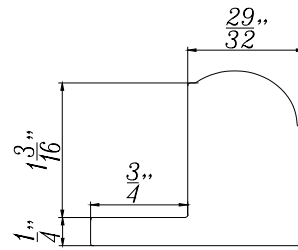

FRAME OPTIONS

DECO FRAME

Offered in Outside Mount Only. Comes with predrilled frames. Aluminum strip is provided with 4-sided frame only.

 <p><u>2 1/4" Deco Frame</u></p>	 <p><u>Ridge Deco Frame</u></p>	
 <p><u>Curve Deco Frame</u></p>	 <p><u>Rectangular Deco Frame</u></p>	
 <p><u>Wave Insert</u></p>	 <p><u>Curve Insert</u></p>	 <p><u>Temple Insert</u></p>

FRAME OPTIONS

Sill Plate For 2 1/4" Deco Frame

Sill Plate Ridge Deco Frame

Sill Plate For Rect-Deco Frame

Sill Plate For Curve Deco Frame

FRAME OPTIONS

L FRAME

Offered in both Inside Mount or Outside Mount. Outside Mount L Frame with Insert comes with predrilled frames. Inside Mount does not come with predrilled frames. Please provide Maximum Frame-to-Frame Size when ordering L Frame Inside Mount.

FRAME OPTIONS

HANG STRIP

Hang Strip Outside Mount will be predrilled unless stated otherwise.

FRAME OPTIONS

Z FRAME

3" Z Frame

2 1/2" Z Frame

**1 1/2" Trim Z Frame
with Bead**