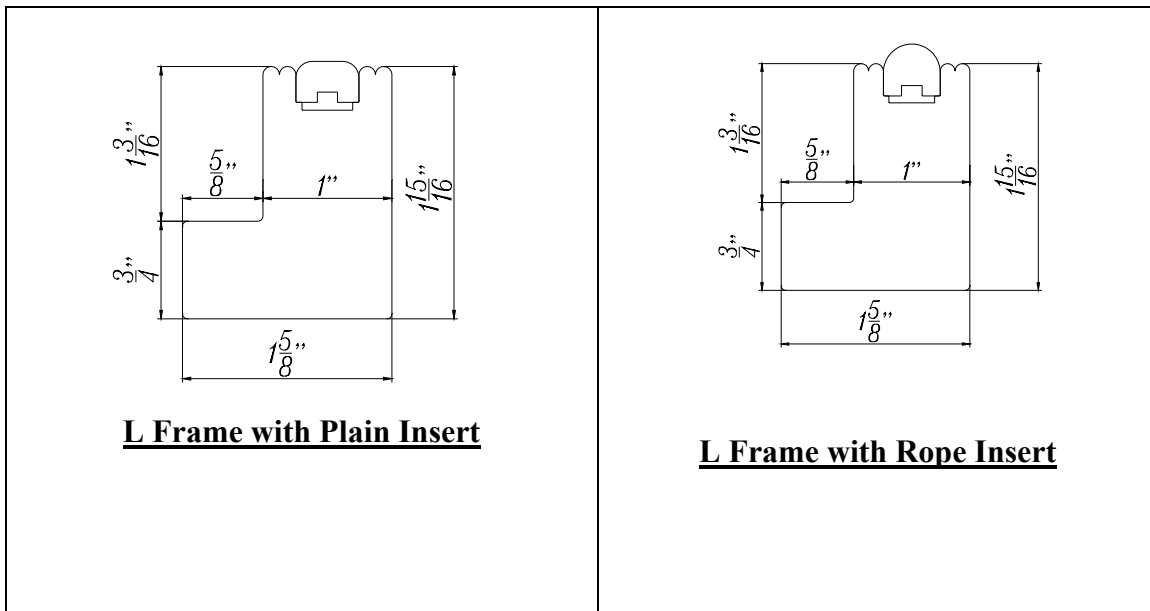

FRAME OPTIONS

DECO FRAME

Offered in Outside Mount Only. Comes with predrilled frames. Aluminum strip is provided with 4-sided frame only.

 <p><u>2 1/4" Deco Frame</u></p>	 <p><u>Ridge Deco Frame</u></p>	
 <p><u>Curve Deco Frame</u></p>	 <p><u>Rectangular Deco Frame</u></p>	
 <p><u>Wave Insert</u></p>	 <p><u>Curve Insert</u></p>	 <p><u>Temple Insert</u></p>

FRAME OPTIONS

Sill Plate For 2 1/4" Deco Frame

Sill Plate Ridge Deco Frame

Sill Plate For Rect-Deco Frame

Sill Plate For Curve Deco Frame

FRAME OPTIONS

L FRAME

Offered in both Inside Mount or Outside Mount. Outside Mount L Frame with Insert comes with predrilled frames. Inside Mount does not come with predrilled frames. Please provide Maximum Frame-to-Frame Size when ordering L Frame Inside Mount.

Tilt-out Z Frame

Large Z Sill Plate

Small Z Sill Plate

Trim Z Sill Plate

FRAME OPTIONS

T-POST and OTHER MATERIALS

 <p><u>L Frame 1" T-Post</u> <u>(Standard)</u></p>	 <p><u>Deco & Z Frame</u> <u>1" T-Post</u> <u>(Standard)</u></p>	 <p><u>L Frame</u> <u>1 3/4" T-Post</u> <u>(Optional)</u></p>
 <p><u>Deco & Z Frame</u> <u>1 3/4" T-Post</u> <u>(Optional)</u></p>	 <p><u>Light Block</u> (Light block will not be pre-drilled)</p>	 <p><u>1/4" Round</u> (1/4" round will not be pre-drilled)</p>