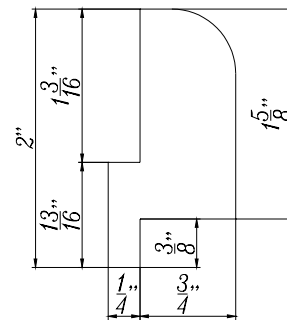

FRAME OPTIONS

HANG STRIP

Hang Strip Outside Mount will be predrilled unless stated otherwise.

FRAME OPTIONS

Z FRAME

3" Z Frame

2 1/2" Z Frame

**1 1/2" Trim Z Frame
with Bead**

Tilt-out Z Frame

Large Z Sill Plate

Small Z Sill Plate

Trim Z Sill Plate

FRAME OPTIONS

T-POST and OTHER MATERIALS

 <p><u>L Frame 1" T-Post</u> <u>(Standard)</u></p>	 <p><u>Deco & Z Frame</u> <u>1" T-Post</u> <u>(Standard)</u></p>	 <p><u>L Frame</u> <u>1 3/4" T-Post</u> <u>(Optional)</u></p>
 <p><u>Deco & Z Frame</u> <u>1 3/4" T-Post</u> <u>(Optional)</u></p>	 <p><u>Light Block</u> (Light block will not be pre-drilled)</p>	 <p><u>1/4" Round</u> (1/4" round will not be pre-drilled)</p>