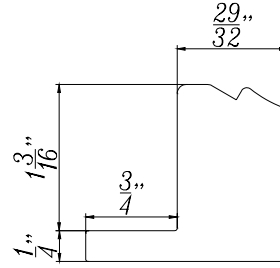

FRAME OPTIONS

DECO FRAME

Offered in Outside Mount Only. Comes with predrilled frames. Aluminum strip is provided with 4-sided frame only.

 <p><u>2 1/4" Deco Frame</u></p>	 <p><u>Ridge Deco Frame</u></p>	
 <p><u>Curve Deco Frame</u></p>	 <p><u>Rectangular Deco Frame</u></p>	
 <p><u>Wave Insert</u></p>	 <p><u>Curve Insert</u></p>	 <p><u>Temple Insert</u></p>

FRAME OPTIONS

Sill Plate For 2 1/4" Deco Frame

Sill Plate Ridge Deco Frame

Sill Plate For Rect-Deco Frame

Sill Plate For Curve Deco Frame

FRAME OPTIONS

L FRAME

Offered in both Inside Mount or Outside Mount. Outside Mount L Frame with Insert comes with predrilled frames. Inside Mount does not come with predrilled frames. Please provide Maximum Frame-to-Frame Size when ordering L Frame Inside Mount.