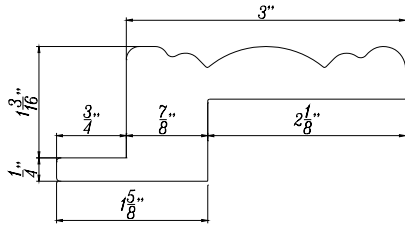

FRAME OPTIONS

Sill Plate For 2 1/4" Deco Frame

Sill Plate Ridge Deco Frame

Sill Plate For Rect-Deco Frame

Sill Plate For Curve Deco Frame

FRAME OPTIONS

L FRAME

Offered in both Inside Mount or Outside Mount. Outside Mount L Frame with Insert comes with predrilled frames. Inside Mount does not come with predrilled frames. Please provide Maximum Frame-to-Frame Size when ordering L Frame Inside Mount.

FRAME OPTIONS

HANG STRIP

Hang Strip Outside Mount will be predrilled unless stated otherwise.

FRAME OPTIONS

Z FRAME

3" Z Frame

2 1/2" Z Frame

**1 1/2" Trim Z Frame
with Bead**

Tilt-out Z Frame

Large Z Sill Plate

Small Z Sill Plate

Trim Z Sill Plate

FRAME OPTIONS

T-POST and OTHER MATERIALS

 <p><u>L Frame 1" T-Post</u> <u>(Standard)</u></p>	 <p><u>Deco & Z Frame</u> <u>1" T-Post</u> <u>(Standard)</u></p>	 <p><u>L Frame</u> <u>1 3/4" T-Post</u> <u>(Optional)</u></p>
 <p><u>Deco & Z Frame</u> <u>1 3/4" T-Post</u> <u>(Optional)</u></p>	 <p><u>Light Block</u> (Light block will not be pre-drilled)</p>	 <p><u>1/4" Round</u> (1/4" round will not be pre-drilled)</p>