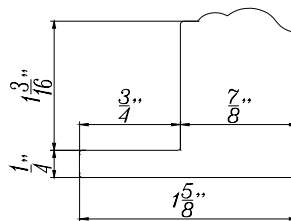

FRAME OPTIONS

Sill Plate For 2 1/4" Deco Frame

Sill Plate Ridge Deco Frame

Sill Plate For Rect-Deco Frame

Sill Plate For Curve Deco Frame

FRAME OPTIONS

L FRAME

Offered in both Inside Mount or Outside Mount. Outside Mount L Frame with Insert comes with predrilled frames. Inside Mount does not come with predrilled frames. Please provide Maximum Frame-to-Frame Size when ordering L Frame Inside Mount.

FRAME OPTIONS

HANG STRIP

Hang Strip Outside Mount will be predrilled unless stated otherwise.

FRAME OPTIONS

Z FRAME

3" Z Frame

2 1/2" Z Frame

**1 1/2" Trim Z Frame
with Bead**

Tilt-out Z Frame

Large Z Sill Plate

Small Z Sill Plate

Trim Z Sill Plate

FRAME OPTIONS

T-POST and OTHER MATERIALS

 <p><u>L Frame 1" T-Post</u> <u>(Standard)</u></p>	 <p><u>Deco & Z Frame</u> <u>1" T-Post</u> <u>(Standard)</u></p>	 <p><u>L Frame</u> <u>1 3/4" T-Post</u> <u>(Optional)</u></p>
 <p><u>Deco & Z Frame</u> <u>1 3/4" T-Post</u> <u>(Optional)</u></p>	 <p><u>Light Block</u> (Light block will not be pre-drilled)</p>	 <p><u>1/4" Round</u> (1/4" round will not be pre-drilled)</p>