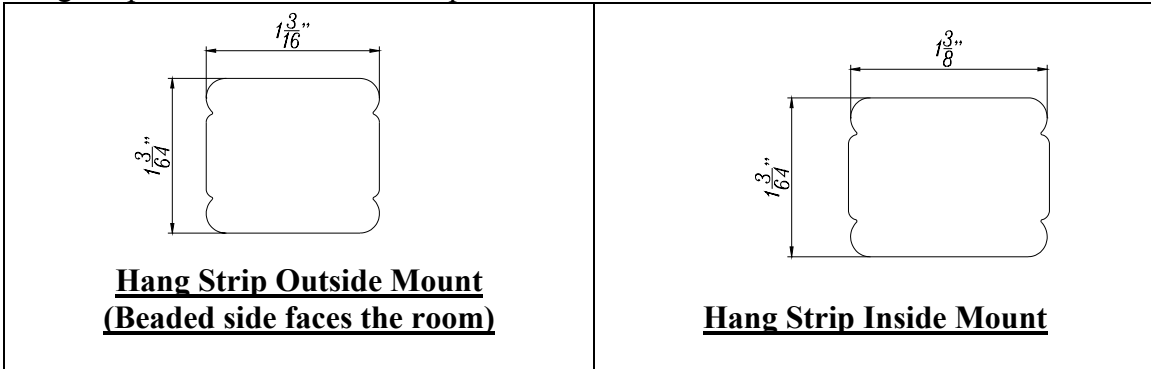

FRAME OPTIONS

DECO FRAME

Offered in Outside Mount Only. Comes with predrilled frames. Aluminum strip is provided with 4-sided frame only.

 <p><u>2 1/4" Deco Frame</u></p>	 <p><u>Ridge Deco Frame</u></p>	
 <p><u>Curve Deco Frame</u></p>	 <p><u>Rectangular Deco Frame</u></p>	
 <p><u>Wave Insert</u></p>	 <p><u>Curve Insert</u></p>	 <p><u>Temple Insert</u></p>

FRAME OPTIONS

Sill Plate For 2 1/4" Deco Frame

Sill Plate Ridge Deco Frame

Sill Plate For Rect-Deco Frame

Sill Plate For Curve Deco Frame

FRAME OPTIONS

L FRAME

Offered in both Inside Mount or Outside Mount. Outside Mount L Frame with Insert comes with predrilled frames. Inside Mount does not come with predrilled frames. Please provide Maximum Frame-to-Frame Size when ordering L Frame Inside Mount.

FRAME OPTIONS

HANG STRIP

Hang Strip Outside Mount will be predrilled unless stated otherwise.

FRAME OPTIONS

Z FRAME

3" Z Frame

2 1/2" Z Frame

**1 1/2" Trim Z Frame
with Bead**