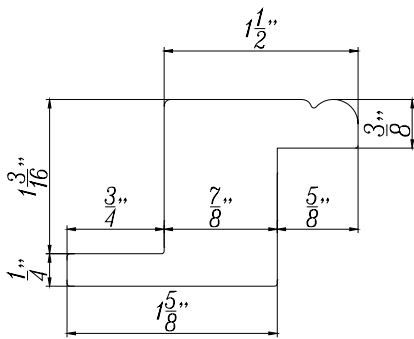

FRAME OPTIONS

HANG STRIP

Hang Strip Outside Mount will be predrilled unless stated otherwise.

FRAME OPTIONS

Z FRAME

3" Z Frame

2 1/2" Z Frame

**1 1/2" Trim Z Frame
with Bead**

Tilt-out Z Frame

Large Z Sill Plate

Small Z Sill Plate

Trim Z Sill Plate

FRAME OPTIONS

T-POST and OTHER MATERIALS

 <p><u>L Frame 1" T-Post</u> <u>(Standard)</u></p>	 <p><u>Deco & Z Frame</u> <u>1" T-Post</u> <u>(Standard)</u></p>	 <p><u>L Frame</u> <u>1 3/4" T-Post</u> <u>(Optional)</u></p>
 <p><u>Deco & Z Frame</u> <u>1 3/4" T-Post</u> <u>(Optional)</u></p>	 <p><u>Light Block</u> (Light block will not be pre-drilled)</p>	 <p><u>1/4" Round</u> (1/4" round will not be pre-drilled)</p>